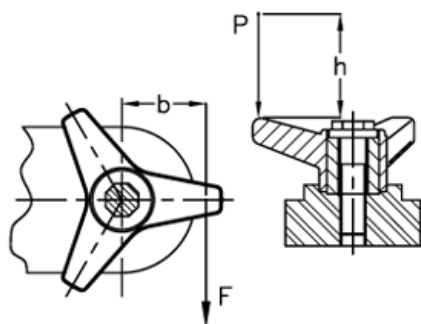

Article number: 2302065636  
 Description: E+G Three-arm knob  
 VB.639/63 B-M10

## Measures

$$C[N \cdot m] = F[N] \cdot b[m] \quad L[J] = P[N] \cdot h[m]$$

C (N m) = 30

D = 63

d1 = 26

d3 = 18

d 6H = M10

h = 17