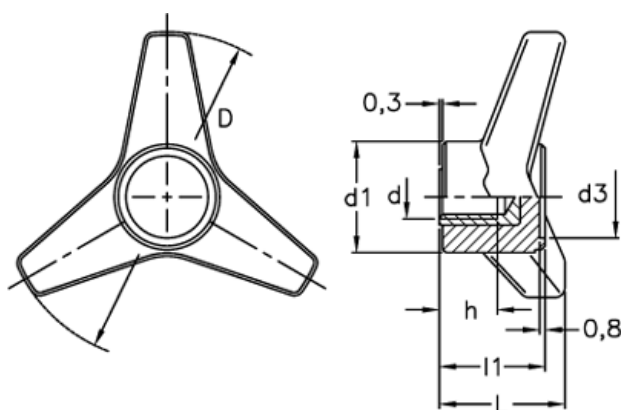

Article number: 2302065636  
 Description: E+G Three-arm knob  
 VB.639/63 B-M10

## Measures

$$C[N \cdot m] = F[N] \cdot b[m] \quad L[J] = P[N] \cdot h[m]$$

C (N m) = 30

D = 63

d1 = 26

d3 = 18

d 6H = M10

h = 17

L = 28

L(J) = 7

l1 = 25